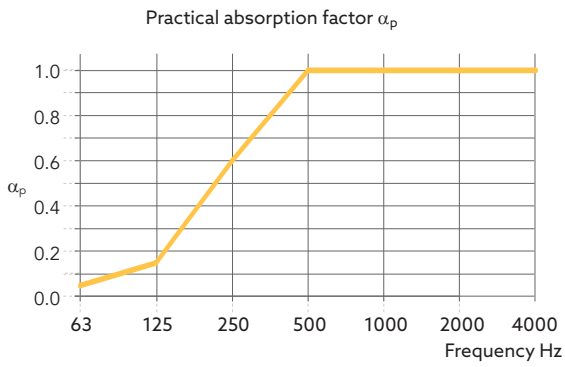

Sound absorption

The sound absorption has been measured according to ISO 354. The absorption values and classes are calculated according to ISO 11654. NRC according to ASTM C 423.

Parafon Direct

Edge As: 40 mm.
Direct Fixing

Direct Fixing

Thickness: 40 mm   Absorption Class: A —

Thickness:	Frequency Hz							α_w	Absorption Class:	NRC
	63	125	250	500	1000	2000	4000			
40 mm	0.05	0.15	0.60	1.00	1.00	1.00	1.00	0.90	A	0.95