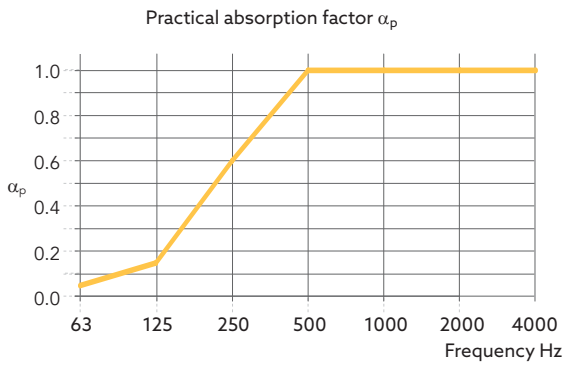

Sound absorption

The sound absorption has been measured according to ISO 354. The absorption values and classes are calculated according to ISO 11654. NRC according to ASTM C 423.

Parafon Buller Perform

Edge A: 50 mm.
Direct Fixing

Direct Fixing

Thickness: 50 mm   Absorption Class: A —

Thickness:	Frequency Hz							α_w	Absorption Class:	NRC
	63	125	250	500	1000	2000	4000			
50 mm	0.05	0.15	0.60	1.00	1.00	1.00	1.00	0.90	A	0.90