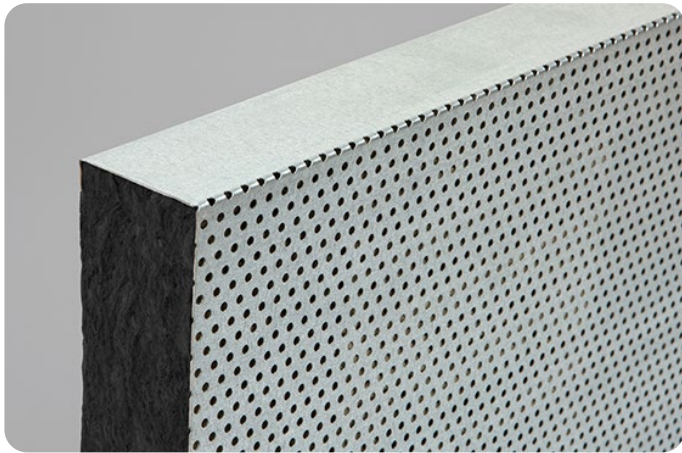

Parafon® Buller Perform

Parafon Perforated Steel Cassette is an effective acoustic panel that has a core of non-combustible mineral wool and shell made of perforated sheet metal.

Product Description

Facing material: Cassette of 0.5mm thick perforated sheets, galvanized or white lacquered. Hole diameters of 3 mm, coverage: 15%. Core of mineral wool slab, Buller Black.

Treatment of edges: Sheet metal cover the long edges and on short sides the Buller absorber sealed edge are visible.

Edges & Dimensions

Thickness	Width x Length (modular size)	Weight kg/m ²
A		
50	592 x 1192 mm (fixed size)	6,6

Performances

Reaction to fire

A1

According to: EN 13964:2014 (EN 13501-1)

Fire resistance

The fire performance of mineral wool does not deteriorate with time. The Euroclass classification of products is related to the organic content, which cannot increase with time.

Colours

Galvanized steel metal & White steel metal

Environment & sustainability

Fully recyclable stone wool

Indoor environment

M1, Danish Indoor Climate Labelling class 2.

Installation

Installation to wall either horizontally or vertically with hat profile or with screw and washer.