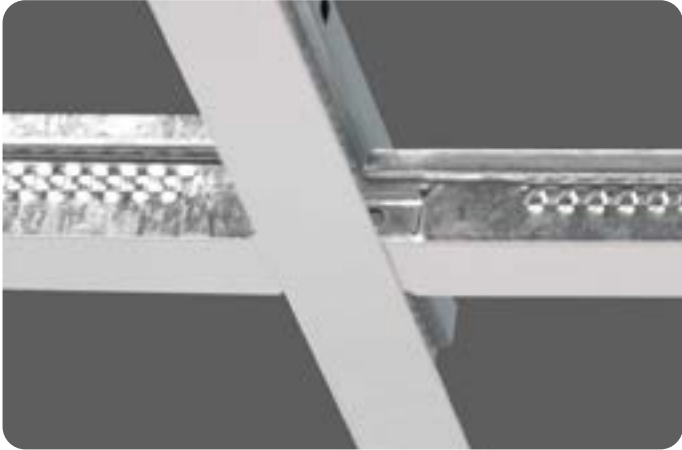

Teetanium T24 LG24

The Teetanium LG24 is a T-24 galvanized steel suspension system with high torsional strength from the manufacturer Cipriani. The main runner profile has a fire break feature and the cross tee has an extra long lip facilitating the installation. Connection is made with an audible click.

Performances

Reaction to fire

A1
According to: EN 13964: 2014

Corrosion resistance

B
According to: EN 13964: 2014

Colours

White, RAL 9016, nearest NCS S0502-G
Matt Black, RAL 9005

Load bearing